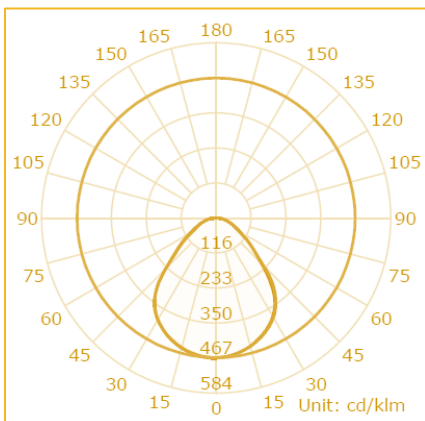

Photometric