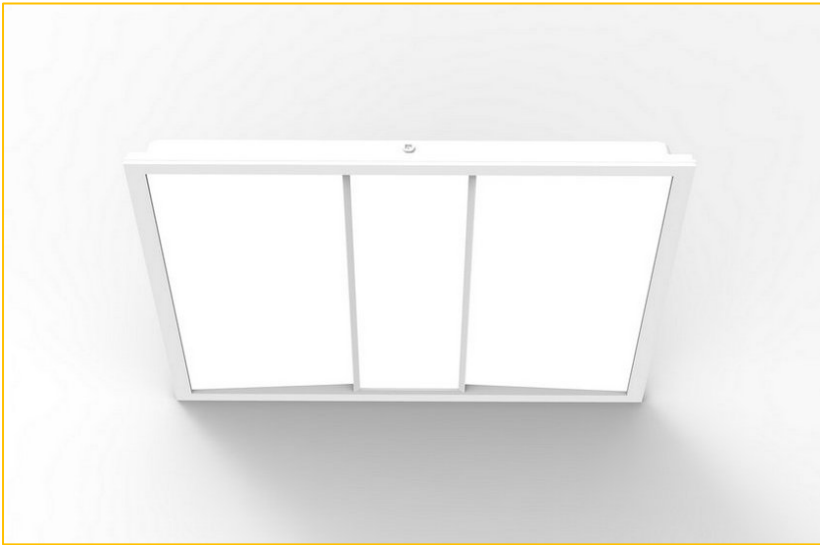

Specifications