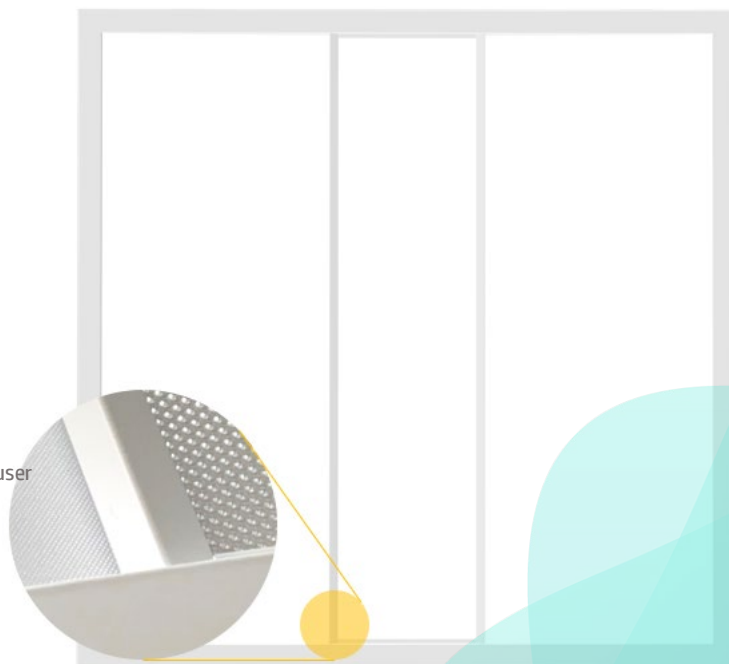

- UGR19 with Special Double Micro Prismatic Diffuser