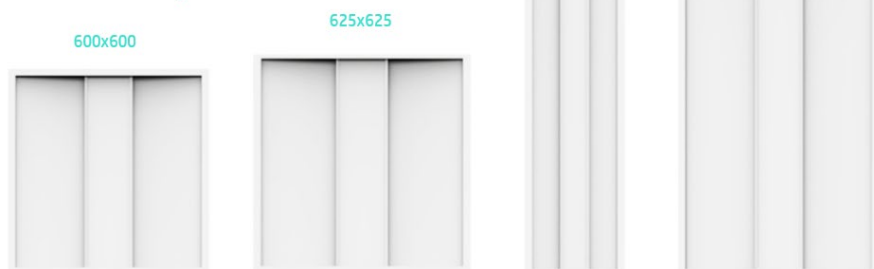

Cyanlite™ TROFA LED Troffer Panel Light

- Low Glare, UGR<19
- Elegant Design
- 5 Years Warranty

Overview

The Cyanlite™ TROFA series LED Architectural troffer, delivering soft, high-quality light with excellent glare control UGR<19. With its flush-mount white housing, the TROFA troffers blend seamlessly into any ceiling design and softly illuminate the space through highly diffused performance optics. The new architectural look suitable for applications such as corporate offices, up-market retail merchandising spaces and automotive retail applications.

Advantages

- Special double Prismatic Diffuser optics control, UGR<19
- Easy and fast installation, saving installation cost.
- Architectural design with even light distribution.
- Flexible and customization oriented, bespoke sizes are welcome.
- Professional LED lighting manufacturer, ODM for EU top lighting brands.

Features

- Standard sizes (mm): 595x595, 620x620, 295x1195, 595x1195
- RAL9016 as standard coating color, other RAL colors available on request
- System Efficiency 125 lm/W
- EN 12464-1& LG7 Compliant, UGR<19 as standard
- Range of color temperatures 3000K, 3500K, 4000K, 5000K & 6000K
- 5 Years Warranty
- Various dimming options, including 0-10V, DALI, Switch Dim etc.
- TPa/TPb options available