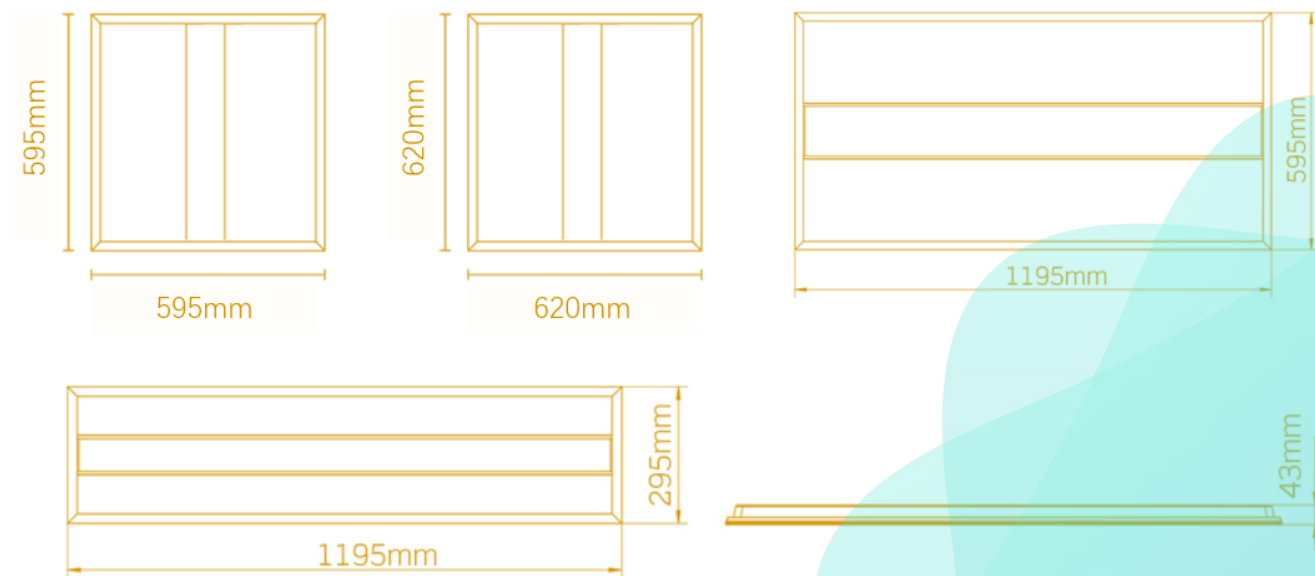

## Features

- Standard sizes (mm): 595x595, 620x620, 295x1195, 595x1195
- RAL9016 as standard coating color, other RAL colors available on request
- System Efficiency 125 lm/W
- EN 12464-1& LG7 Compliant, UGR<19 as standard
- Range of color temperatures 3000K, 3500K, 4000K, 5000K & 6000K
- 5 Years Warranty
- Various dimming options, including 0-10V, DALI, Switch Dim etc.
- TPa/TPb options available

## Specifications

Model	Part No.	Power	Luminous Flux	Dimension (mm)
600x600	PB35W060P-T1	35W	4375 lm	595x595x43
625x625	PB35W062P-T1	35W	4375 lm	620x620x43
300x1200	PB35W312P-T1	35W	4375 lm	295x1195x43
600x1200	PB45W612P-T1	45W	5625 lm	595x1195x43

# UGR Table

Room dimensions	Viewed crosswise					Viewed endwise					
X=2H Y=2H	14.3	15.5	14.6	15.8	16.0	14.3	15.6	14.6	15.8	16.0	
	3H	15.2	16.3	15.5	16.6	16.9	15.2	16.4	15.6	16.6	16.9
	4H	15.6	16.7	15.9	16.9	17.2	15.7	16.8	16.1	17.1	17.4
	6H	16.0	17.0	16.3	17.3	17.6	16.2	17.2	16.6	17.5	17.8
	8H	16.1	17.1	16.5	17.4	17.7	16.4	17.4	16.8	17.7	18.0
	12H	16.2	17.1	16.6	17.5	17.8	16.6	17.5	17.0	17.8	18.2
X=4H Y=2H	14.6	15.7	15.0	16.0	16.3	14.7	15.8	15.0	16.0	16.3	
	3H	15.8	16.7	16.2	17.0	17.4	15.8	16.7	16.2	17.1	17.4
	4H	16.3	17.2	16.7	17.5	17.9	16.5	17.3	16.9	17.6	18.0
	6H	16.9	17.6	17.3	18.0	18.4	17.1	17.8	17.5	18.2	18.6
	8H	17.1	17.8	17.5	18.2	18.6	17.4	18.1	17.8	18.5	18.9
	12H	17.2	17.8	17.7	18.3	18.7	17.7	18.3	18.1	18.7	19.1
X=8H Y=4H	16.6	17.3	17.0	17.7	18.1	16.7	17.4	17.2	17.8	18.2	
	6H	17.3	17.8	17.8	18.3	18.7	17.5	18.1	18.0	18.5	19.0
	8H	17.6	18.1	18.1	18.6	19.0	17.9	18.4	18.4	18.9	19.3
	12H	17.9	18.3	18.3	18.7	19.2	18.3	18.7	18.8	19.2	19.7
X=12H Y=4H	16.6	17.2	17.1	17.6	18.1	16.7	17.3	17.2	17.8	18.2	
	6H	17.4	17.9	17.9	18.3	18.8	17.6	18.1	18.1	18.5	19.0
	8H	17.8	18.2	18.3	18.6	19.1	18.1	18.5	18.6	18.9	19.4

## Dimensions (mm)

L	W	H
595	595	43
620	620	43
1195	295	43
1195	595	43