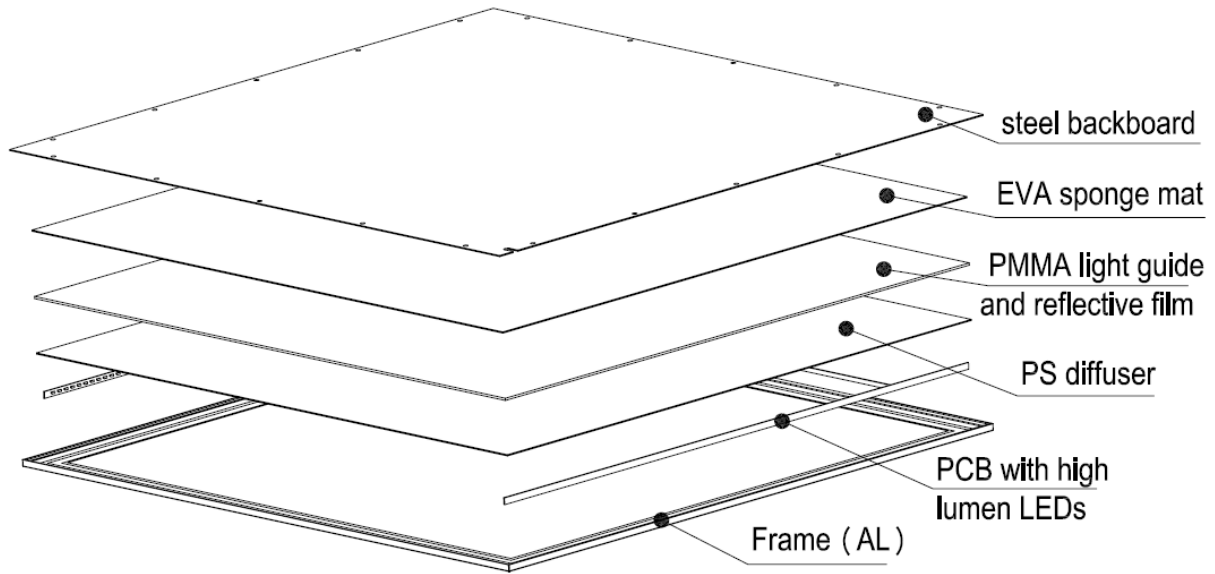

Product Family

Applications

- Cargo trailer
- Camper
- Mobile trailer shops
- Motorhome
- Cabin
- Compartment
- Solar lighting system

Detailed Structure

Dimension

Light Distribution

Model	Width (mm)	Length (mm)	Height (mm)
300 x 300 Panel	295	295	10
300 x 600 Panel	295	595	10
600 x 600 Panel	595	595	10
600 x 600 Panel	620	620	10
300 x 1200 Panel	292	1195	10

Technical Data

Model for Grid Type	300 x 300	300 x 600	600 x 600	625 x 625	300 x 1200
Product Dimension	295 x 295 x 10mm	295 x 595 x 10mm	595 x 595 x 10mm	620 x 620 x 10mm	295 x 1195 x 10mm
Item No.	PS12W030-xyyzz	PS20W306-xyyzz	PS40W060-xyyzz	PS40W062-xyyzz	PS40W312-xyyzz
Luminous Flux	1200lm	2000lm	4000lm	4000lm	4000lm
System Power	12W	20W	40W	40W	40W
Efficacy	100lm/W ≥ 4000K				
CRI(Ra)	>80 *x=8				
Color Temp.	3000K/3500K/4000K/5000K/6000K *yy=30/35/40/50/60				
Working Voltage	DC 12V/24V/48V *zz=12/24/48				
Lighting Method	Side-lit				
Light Source	SMD4014				
SDCM	<4				
Beam Angel	110°				
Service Life	L70 (25°C) = 50.000h				
IP Rating	IP20				
Impact Resistance	IK04				
Hot Wire Resistance	650°C				
Driver	Without driver as standard, available on request				
Dimmable	Yes, if with a dimmable driver				
Housing Color	RAL9016 White				
Housing Material	Aluminum frame, steel backboard				
LGD Material	Acrylic (PMMA)				
Diffuser Material	Polystyrene (PS)				
Storage Temp.	-40°C~+80°C				
Working Temp.	-20°C~+45°C				
Mount	Recessed; pendant and surface mounted with accessories				
Package	1pcs per gift box, 6pcs per master box				
Warranty	5 years				