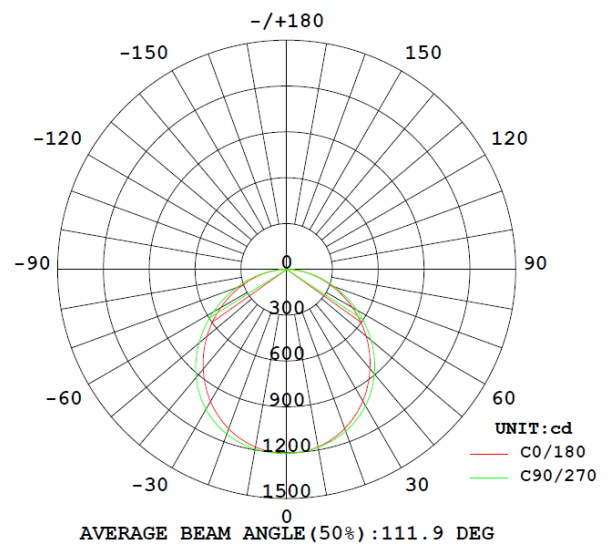

Light Distribution

Model	Width (mm)	Length (mm)	Height (mm)
300 x 300 Panel	295	295	10
300 x 600 Panel	295	595	10
600 x 600 Panel	595	595	10
600 x 600 Panel	620	620	10
300 x 1200 Panel	292	1195	10