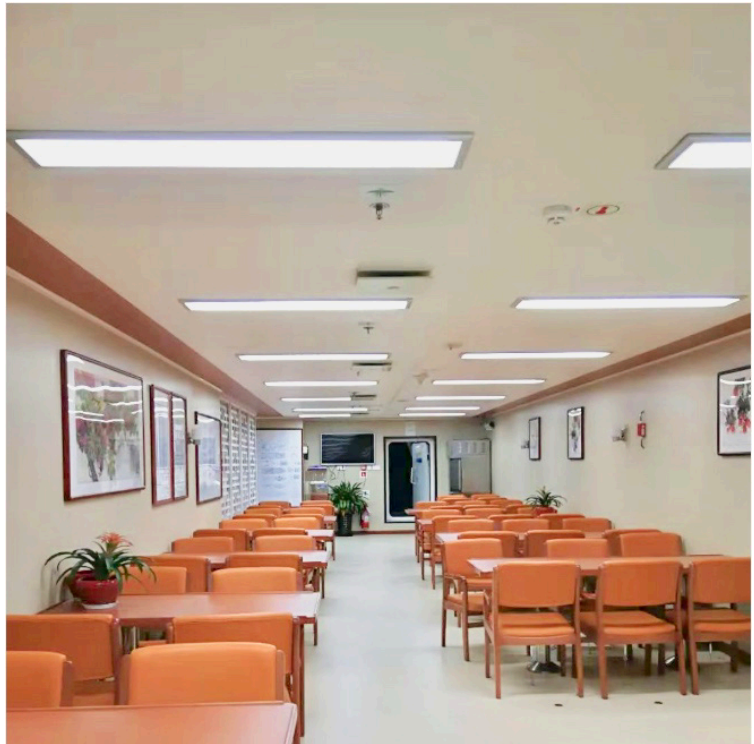

The panel light adopts super bright LEDs, supplied with high energy efficiency. It is powered by low constant voltage driver, instant start. The aluminum frame is stylish and fashionable, and also with excellent thermal management. The LED luminaire is with even light, soft and high transmittance. UGR<19 is optional, providing comfortable, anti-glare and healthy lighting for people within the space.

Bespoke sizes are available on request.

Features

- Suitable to low voltage applications
- Lumen efficiency up to 100lm/W
- Lighting is uniform and healthy
- Stylish and fashionable design
- 5 years warranty