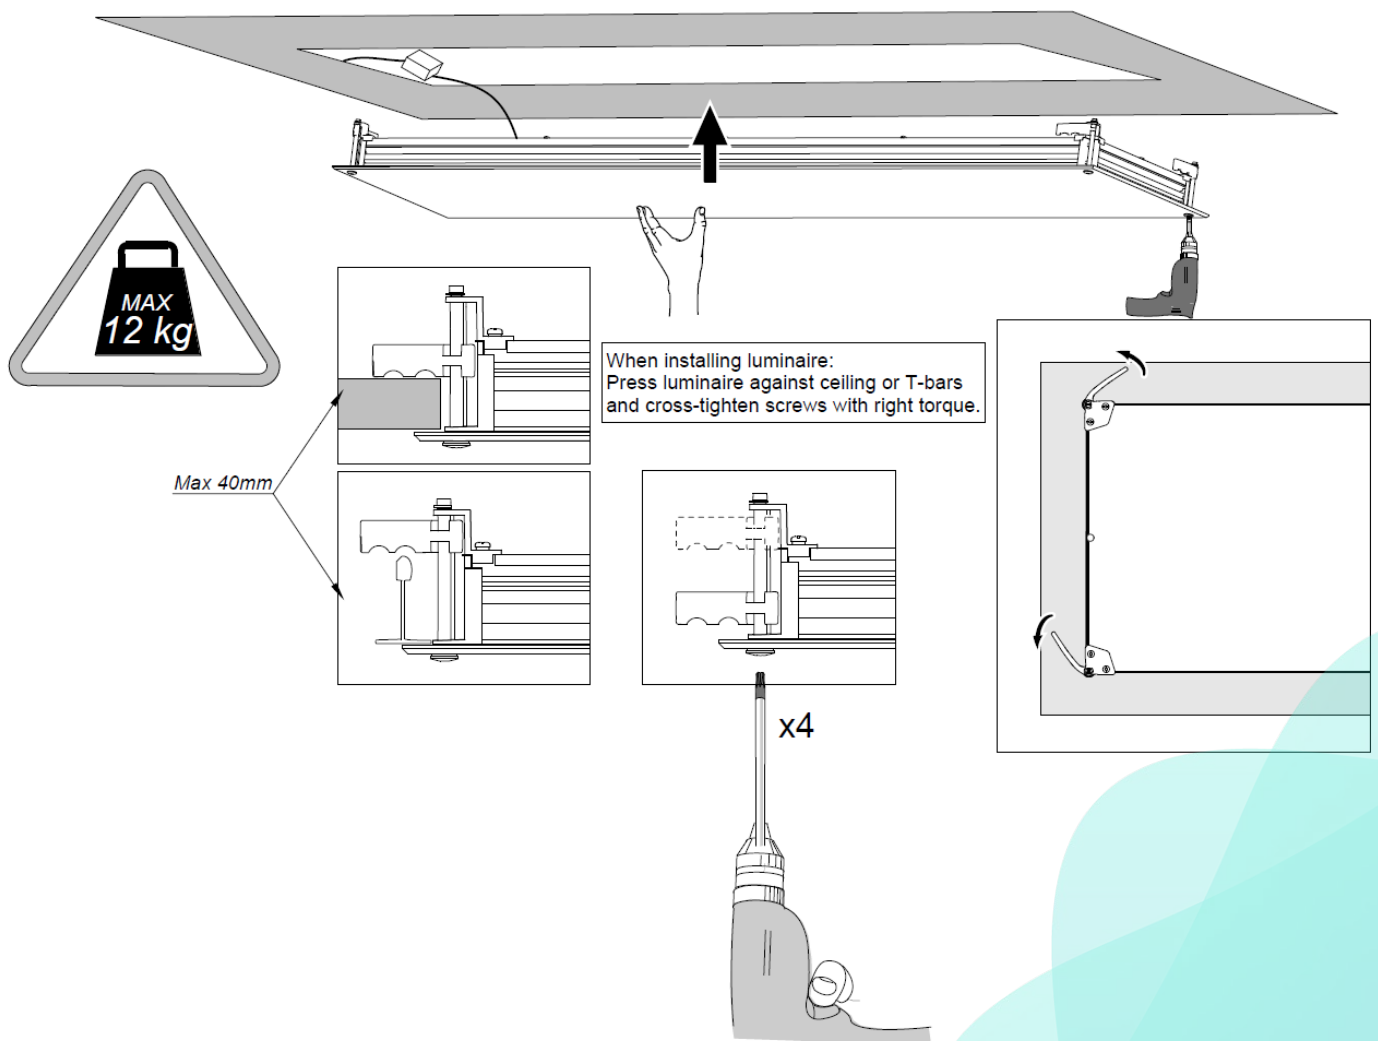

The recessed model of Cyanlite HYGGE LED Hygiene light is available in three sizes 300x600/600x600/300x1200 for both T-bar Lay-On and Gypsum board recessed installation; and also can be supplemented with a surface-mounted accessory for surface mounted installation.

Cut-Out Size for Plasterboard ceiling (mm)

Model	A'	B'
600x600	570-590	570-590
300x600	570-590	270-290
300x1200	1170-1190	270-290

Efficacy	125lm/w @ 4000K Ra80; 115lm/w @ 4000K Ra90;
CRI (Ra)	90/80 optional
Color Temp.	3000K/4000K; RGB+ White+ Amber 1800K
Lighting Method	Backlite
Light Source	SMD2835
SDCM	<3
Beam Angel	90° Micro Prismatic Diffuser/110° Opalic Diffuser optional
Service Life	L80B20 (25°C) > 50.000h
IP Rating	IP65
Impact Resistance	IK10
Hot Wire Resistance	650°C
Driver	Flicker Free On/off driver as standard
Dimmable	1-10V, DALI, Push Dim, Bluetooth Optional
Nominal Frequency	50/60Hz
Power Factor	>0.9
Input Voltage	200~240V
Flick Free	Yes
Housing Color	RAL9016 White
Housing Material	Aluminum frame, steel housing
LGD Material	Acrylic (PMMA)
Diffuser Material	Polystyrene (PS)
Storage Temp.	-40°C~+80°C
Working Temp.	-20°C~+45°C
Mount	Recessed/Lay-On/Surface Mounted
Package	1pcs per gift box, 3/4pcs per master box
Warranty	5 years