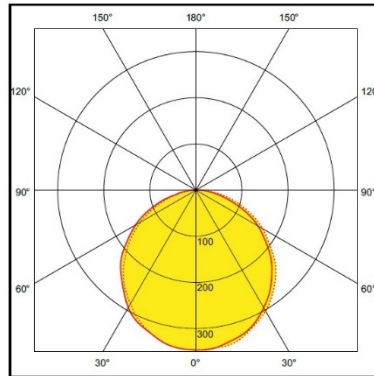

Specifications

Model	Part No.	Power	Lumen	Size	Beam
600x600	PB35W060P-HY	35W	4375 lm	599x599x65	90°
300x600	PB20W306P-HY	20W	2500 lm	299x599x65	90°
300x1200	PB35W312P-HY	35W	4375 lm	199x1199x65	90°

*RGB+ White +Amber 1800K specification are subject to customer project requirements

Photometric

- UGR19 with Micro Prismatic Diffuser

- UGR22 with Opalic Diffuser

Dimensions (mm)

Model	A	A'	A''	B	B'	B''	C	C'
600x600	599	570	555	599	570	555	65	45
300x600	599	570	555	299	270	255	65	45
300x1200	1199	1170	1155	299	270	255	65	45

Cut-Out Size for Plasterboard ceiling (mm)

Model	A'	B'
600x600	570-590	570-590
300x600	570-590	270-290
300x1200	1170-1190	270-290

Efficacy	125lm/w @ 4000K Ra80; 115lm/w @ 4000K Ra90;
CRI (Ra)	90/80 optional
Color Temp.	3000K/4000K; RGB+ White+ Amber 1800K
Lighting Method	Backlite
Light Source	SMD2835
SDCM	<3
Beam Angel	90° Micro Prismatic Diffuser/110° Opalic Diffuser optional
Service Life	L80B20 (25°C) > 50.000h
IP Rating	IP65
Impact Resistance	IK10
Hot Wire Resistance	650°C
Driver	Flicker Free On/off driver as standard
Dimmable	1-10V, DALI, Push Dim, Bluetooth Optional
Nominal Frequency	50/60Hz
Power Factor	>0.9
Input Voltage	200~240V
Flick Free	Yes
Housing Color	RAL9016 White
Housing Material	Aluminum frame, steel housing
LGD Material	Acrylic (PMMA)
Diffuser Material	Polystyrene (PS)
Storage Temp.	-40°C~+80°C
Working Temp.	-20°C~+45°C
Mount	Recessed/Lay-On/Surface Mounted
Package	1pcs per gift box, 3/4pcs per master box
Warranty	5 years