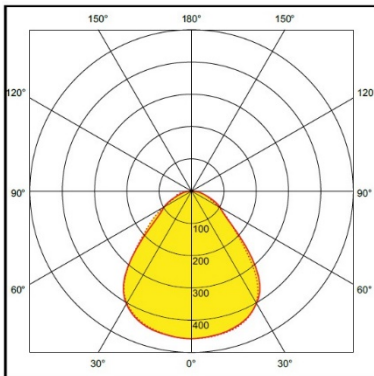

Specifications

Model	Part No.	Power	Lumen	Size	Beam
600x600	PB35W060P-HY	35W	4375 lm	599x599x65	90°
300x600	PB20W306P-HY	20W	2500 lm	299x599x65	90°
300x1200	PB35W312P-HY	35W	4375 lm	199x1199x65	90°

*RGB+ White +Amber 1800K specification are subject to customer project requirements

Photometric

- UGR19 with Micro Prismatic Diffuser