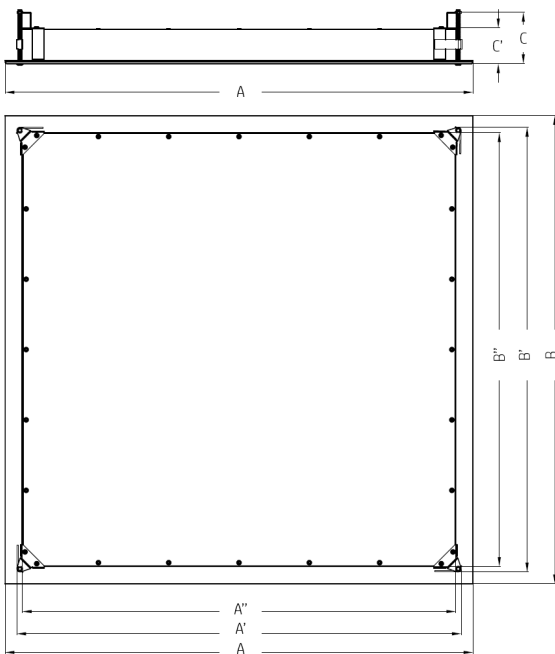

The recessed model of Cyanlite HYGGE LED Hygiene light is available in three sizes 300x600/600x600/300x1200 for both T-bar Lay-On and Gypsum board recessed installation; and also can be supplemented with a surface-mounted accessory for surface mounted installation.

Specifications

Model	Part No.	Power	Lumen	Size	Beam
600x600	PB35W060P-HY	35W	4375 lm	599x599x65	90°
300x600	PB20W306P-HY	20W	2500 lm	299x599x65	90°
300x1200	PB35W312P-HY	35W	4375 lm	199x1199x65	90°

*RGB+ White +Amber 1800K specification are subject to customer project requirements

Photometric

- UGR19 with Micro Prismatic Diffuser

- UGR22 with Opalic Diffuser

Dimensions (mm)

Model	A	A'	A''	B	B'	B''	C	C'
600x600	599	570	555	599	570	555	65	45
300x600	599	570	555	299	270	255	65	45
300x1200	1199	1170	1155	299	270	255	65	45

Cut-Out Size for Plasterboard ceiling (mm)

Model	A'	B'
600x600	570-590	570-590
300x600	570-590	270-290
300x1200	1170-1190	270-290

Efficacy	125lm/w @ 4000K Ra80; 115lm/w @ 4000K Ra90;
CRI (Ra)	90/80 optional
Color Temp.	3000K/4000K; RGB+ White+ Amber 1800K
Lighting Method	Backlite
Light Source	SMD2835
SDCM	<3
Beam Angel	90° Micro Prismatic Diffuser/110° Opalic Diffuser optional
Service Life	L80B20 (25°C) > 50.000h
IP Rating	IP65
Impact Resistance	IK10
Hot Wire Resistance	650°C
Driver	Flicker Free On/off driver as standard
Dimmable	1-10V, DALI, Push Dim, Bluetooth Optional
Nominal Frequency	50/60Hz
Power Factor	>0.9
Input Voltage	200~240V
Flick Free	Yes
Housing Color	RAL9016 White
Housing Material	Aluminum frame, steel housing
LGD Material	Acrylic (PMMA)
Diffuser Material	Polystyrene (PS)
Storage Temp.	-40°C~+80°C
Working Temp.	-20°C~+45°C
Mount	Recessed/Lay-On/Surface Mounted
Package	1pcs per gift box, 3/4pcs per master box
Warranty	5 years