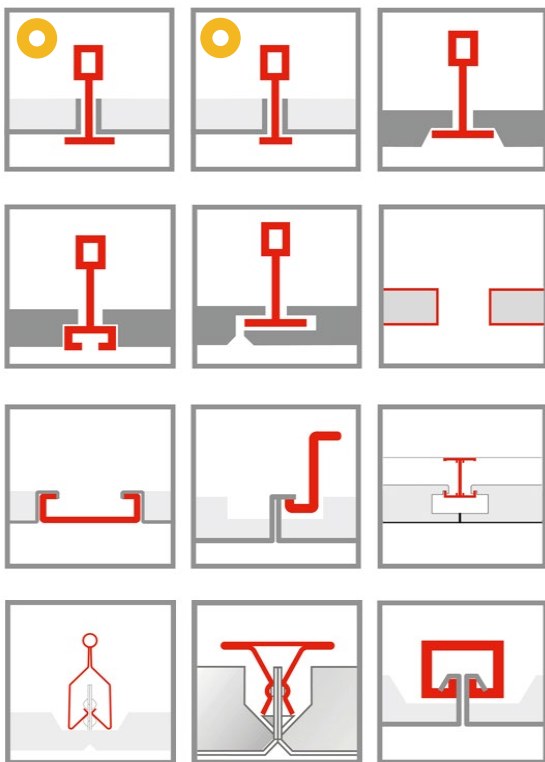

Cyanlite™

LED Panel Lights

For

Lay-In

● Lay-On

Clip-In

Hook-In

Hook-On

Hook-Over

Double Hook

Ceilings

www.cyanlite.com