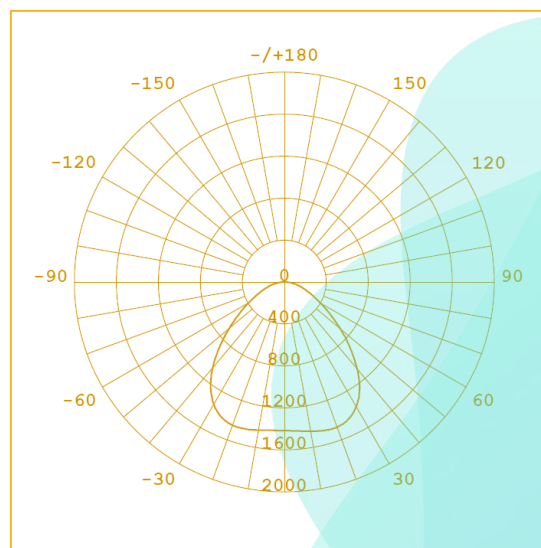

- UGR19 with Micro Prismatic Diffuser