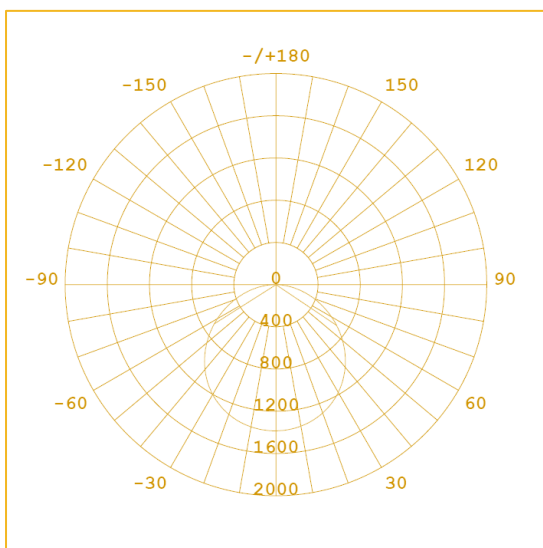

Specification

Model	Part No.	Power	Luminous Flux	Dimension (mm)
184x1231	PS22W213	22 W	2500 lm	184x1231x10
190x1250	PS30W212	30 W	3600 lm	185x1245x10
190x1300	PS30W213	30 W	3600 lm	185x1295x10
190x1500	PS35W215	35 W	4200 lm	185x1495x10
300x300	PS15W030	15 W	1800 lm	295x295x10
300x600	PS20W306	20 W	2400 lm	295x595x10
300x1200	PS30W312	30 W	3600 lm	295x1195x10
300x1500	PS35W315	35 W	4200 lm	295x1495x10
300x1800	PS45W318	45 W	5400 lm	295x1795x10
310x1547	PS40W316	40 W	5000lm	310x1547x10
312.5x1250	PS30W313G	30W	3600 lm	308x1245x10
312.5x1500	PS35W315G	35 W	4200 lm	308x1495x10
312.5x1800	PS45W318G	45 W	5400 lm	308x1795x10
400x1200	PS30W412	30W	3600 lm	395x1195x10
400x1250	PS30W413	30W	3600 lm	395x1245x10
400x1500	PS35W415	35 W	4200 lm	395x1495x10
400x1800	PS45W418	45 W	5400 lm	395x1795x10
500x500	PS30W050	30 W	3600 lm	495x495x10
600x600	PS30W060	30 W	3600 lm	595x595x10
600x1200	PS50W612	50 W	6000 lm	595x1195x10
625x625	PS30W062	30 W	3600 lm	620x620x10
625x1250	PS50W613	50W	6000 lm	620x1245x10
750x750	PS50W075	50 W	6000 lm	745x745x10

Photometric

- UGR22 with Opalic Diffuser