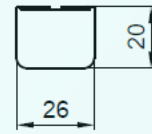

Connection is fast and easy

10pcs 0.6m model and 5pcs 1.2m model are interconnected in one circuit.

3000K-6000K Tunable White HCL
via DMX, Bluetooth, DALI

DMX512

CASAMBI

Cyanlite TIMO LED T Grid Linear

Model	Part Number	Dimension (mm)	Power (W)	Lumen Output	Beam
OP - Opalic	TB15W060TOP	600x26x20	15	1800 lm	120°
	TB15W062TOP	625x26x20	15	1800 lm	120°
	TB30W120TOP	1200x26x20	30	3600 lm	120°
	TB30W125TOP	1250x26x20	30	3600 lm	120°

Model	Part Number	Dimension (mm)	Power (W)	Lumen Output	Beam
MP - Micro Prismatic	TB15W060TMP	600x26x20	15	1500 lm	90°
	TB15W062TMP	625x26x20	15	1500 lm	90°
	TB30W120TMP	1200x26x20	30	3000 lm	90°
	TB30W125TMP	1250x26x20	30	3000 lm	90°