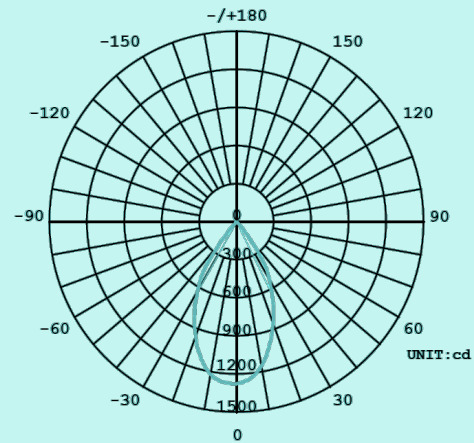

120°

90°

60°

Asymmetric

Different Optics,
for
Different Applications.