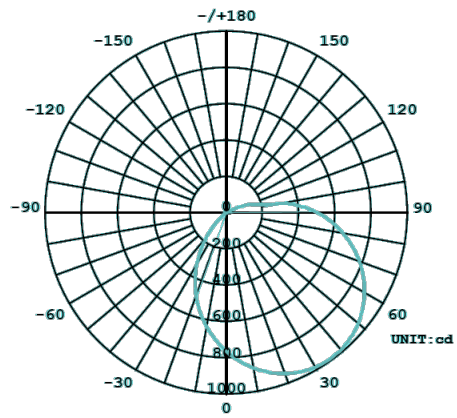

Model	Part Number	Dimension (mm)	Power (W)	Lumen Output	Beam
AS - Asymmetric	TB15W060TAS	600x26x20	15	1500 lm	120°
	TB15W062TAS	625x26x20	15	1500 lm	120°
	TB30W120TAS	1200x26x20	30	3000 lm	120°
	TB30W125TAS	1250x26x20	30	3000 lm	120°