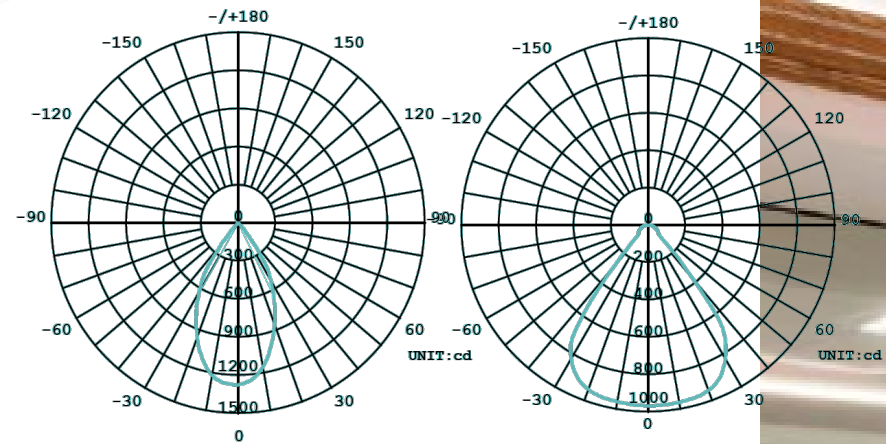

Model	Part Number	Dimension (mm)	Power (W)	Lumen Output	Beam
WR - White Reflector	TB15W060TWR	600x26x20	15	1650 lm	60°/90°
	TB15W062TWR	625x26x20	15	1650 lm	60°/90°
	TB30W120TWR	1200x26x20	30	3300 lm	60°/90°
	TB30W125TWR	1250x26x20	30	3300 lm	60°/90°