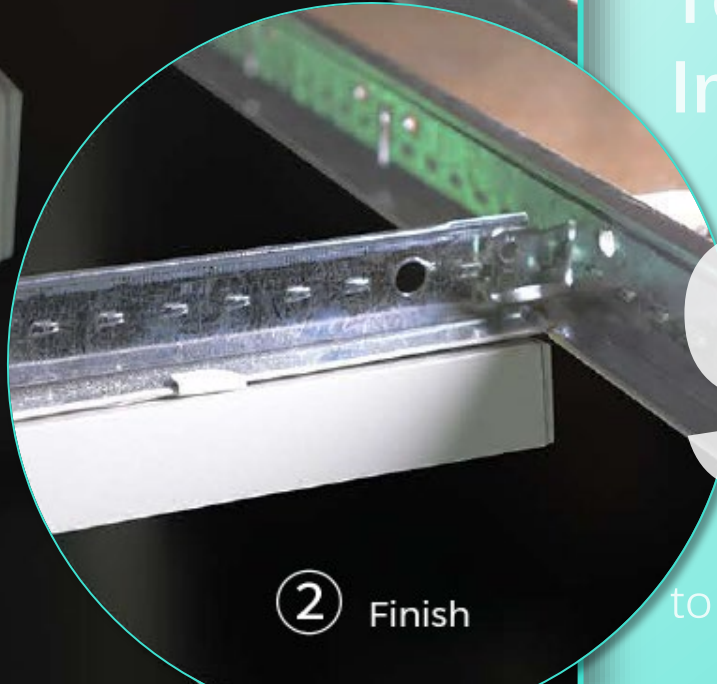

All patterns
are possible

No limits

Simplicity

Complexity

Seamless
Connection

120°

90°

60°

Asymmetric

Different Optics,
for
Different Applications.

UGR is important

Cyanlite Timo achieves
UGR16 and UGR19
Fully compliant to
EN 12464-1 & LG7

Tool-less
Installation

9 seconds

to install one light

Cyanlite

1 Rotary buckle

2 Finish

Tool-less
Installation

9 seconds

to install one light

24V Constant Voltage Driver

Standard Timo products utilize 24V constant voltage design, 36V/48V version is also available upon customer request.