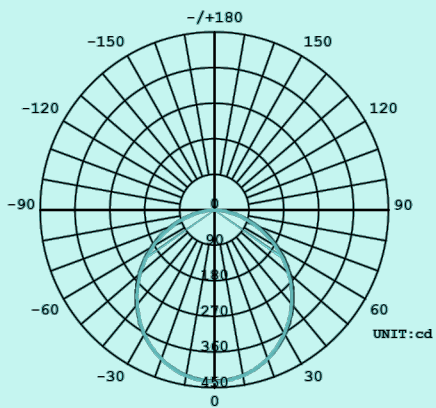

120°

90°

60°

Asymmetric

Different Optics,
for
Different Applications.