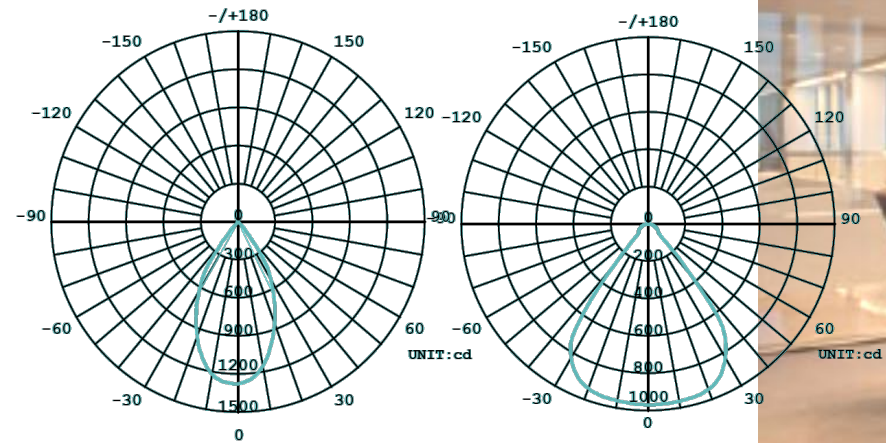

Connection is fast and easy

10pcs 0.6m model and 5pcs 1.2m model are interconnected in one circuit.

3000K-6000K Tunable White HCL
via DMX, Bluetooth, DALI

DMX512

CASAMBI

Cyanlite TIMO LED T Grid Linear

Model	Part Number	Dimension (mm)	Power (W)	Lumen Output	Beam
OP - Opalic	TB15W060TOP	600x26x20	15	1800 lm	120°
	TB15W062TOP	625x26x20	15	1800 lm	120°
	TB30W120TOP	1200x26x20	30	3600 lm	120°
	TB30W125TOP	1250x26x20	30	3600 lm	120°

Model	Part Number	Dimension (mm)	Power (W)	Lumen Output	Beam
MP - Micro Prismatic	TB15W060TMP	600x26x20	15	1500 lm	90°
	TB15W062TMP	625x26x20	15	1500 lm	90°
	TB30W120TMP	1200x26x20	30	3000 lm	90°
	TB30W125TMP	1250x26x20	30	3000 lm	90°