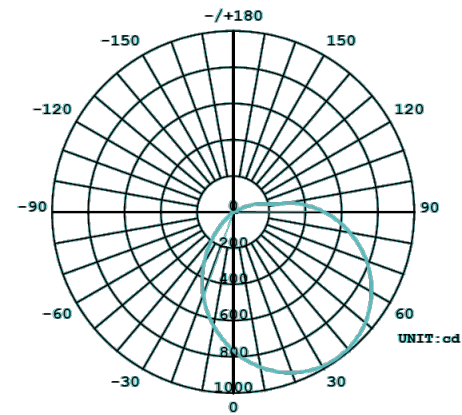

120°

90°

60°

Asymmetric

Different Optics,
for
Different Applications.