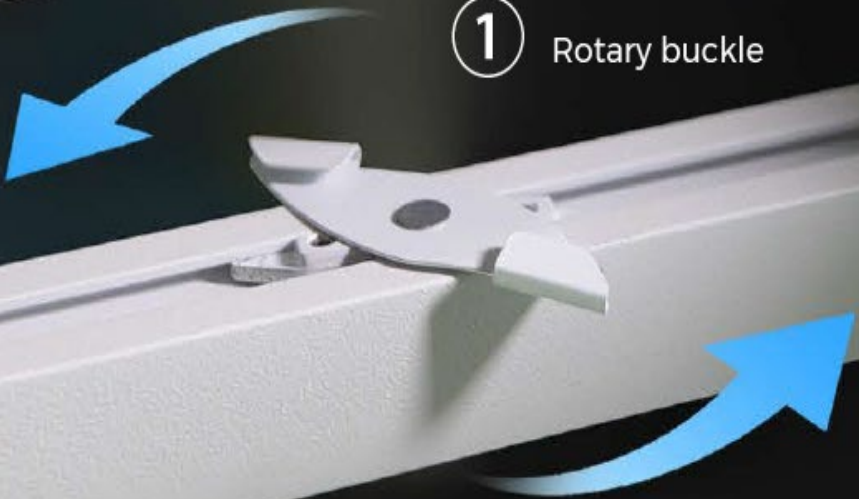

2 Finish

Tool-less
Installation

9 seconds

to install one light