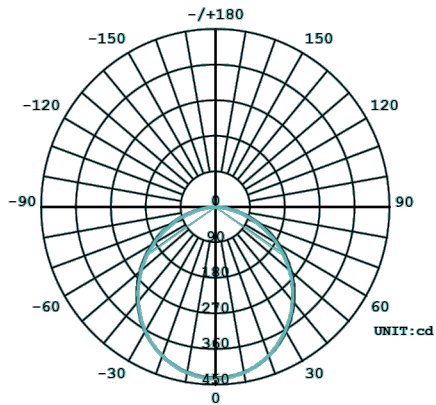

Connection is fast and easy

10pcs 0.6m model and 5pcs 1.2m model are interconnected in one circuit.

3000K-6000K Tunable White HCL
via DMX, Bluetooth, DALI

DMX512

CASAMBI

Cyanlite TIMO LED T Grid Linear

Model	Part Number	Dimension (mm)	Power (W)	Lumen Output	Beam
OP - Opalic	TB15W060TOP	600x26x20	15	1800 lm	120°
	TB15W062TOP	625x26x20	15	1800 lm	120°
	TB30W120TOP	1200x26x20	30	3600 lm	120°
	TB30W125TOP	1250x26x20	30	3600 lm	120°

Model	Part Number	Dimension (mm)	Power (W)	Lumen Output	Beam
MP - Micro Prismatic	TB15W060TMP	600x26x20	15	1500 lm	90°
	TB15W062TMP	625x26x20	15	1500 lm	90°
	TB30W120TMP	1200x26x20	30	3000 lm	90°
	TB30W125TMP	1250x26x20	30	3000 lm	90°