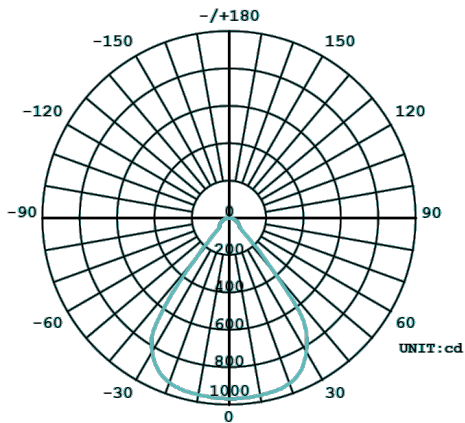

Connection is fast and easy

10pcs 0.6m model and 5pcs 1.2m model are interconnected in one circuit.

3000K-6000K Tunable White HCL
via DMX, Bluetooth, DALI

DMX512

CASAMBI

Cyanlite TIMO LED T Grid Linear

Model	Part Number	Dimension (mm)	Power (W)	Lumen Output	Beam
OP - Opalic	TB15W060TOP	600x26x20	15	1800 lm	120°
	TB15W062TOP	625x26x20	15	1800 lm	120°
	TB30W120TOP	1200x26x20	30	3600 lm	120°
	TB30W125TOP	1250x26x20	30	3600 lm	120°

Model	Part Number	Dimension (mm)	Power (W)	Lumen Output	Beam
MP - Micro Prismatic	TB15W060TMP	600x26x20	15	1500 lm	90°
	TB15W062TMP	625x26x20	15	1500 lm	90°
	TB30W120TMP	1200x26x20	30	3000 lm	90°
	TB30W125TMP	1250x26x20	30	3000 lm	90°