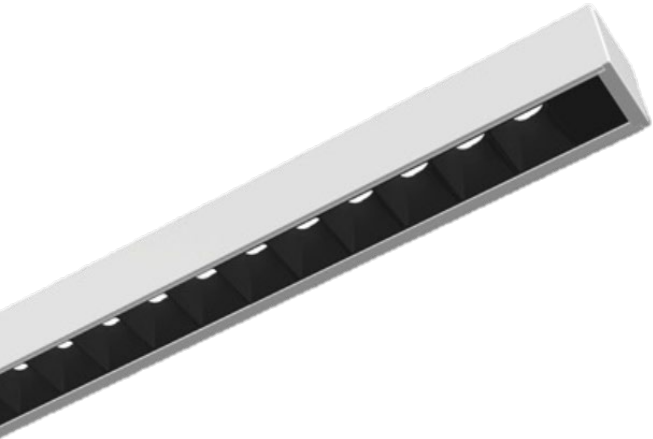

Model	Part Number	Dimension (mm)	Power (W)	Lumen Output	Beam
BR - Black Reflector	TB15W060TBR	600x26x20	15	1500 lm	60°/90°
	TB15W062TBR	625x26x20	15	1500 lm	60°/90°
	TB30W120TBR	1200x26x20	30	3000 lm	60°/90°
	TB30W125TBR	1250x26x20	30	3000 lm	60°/90°