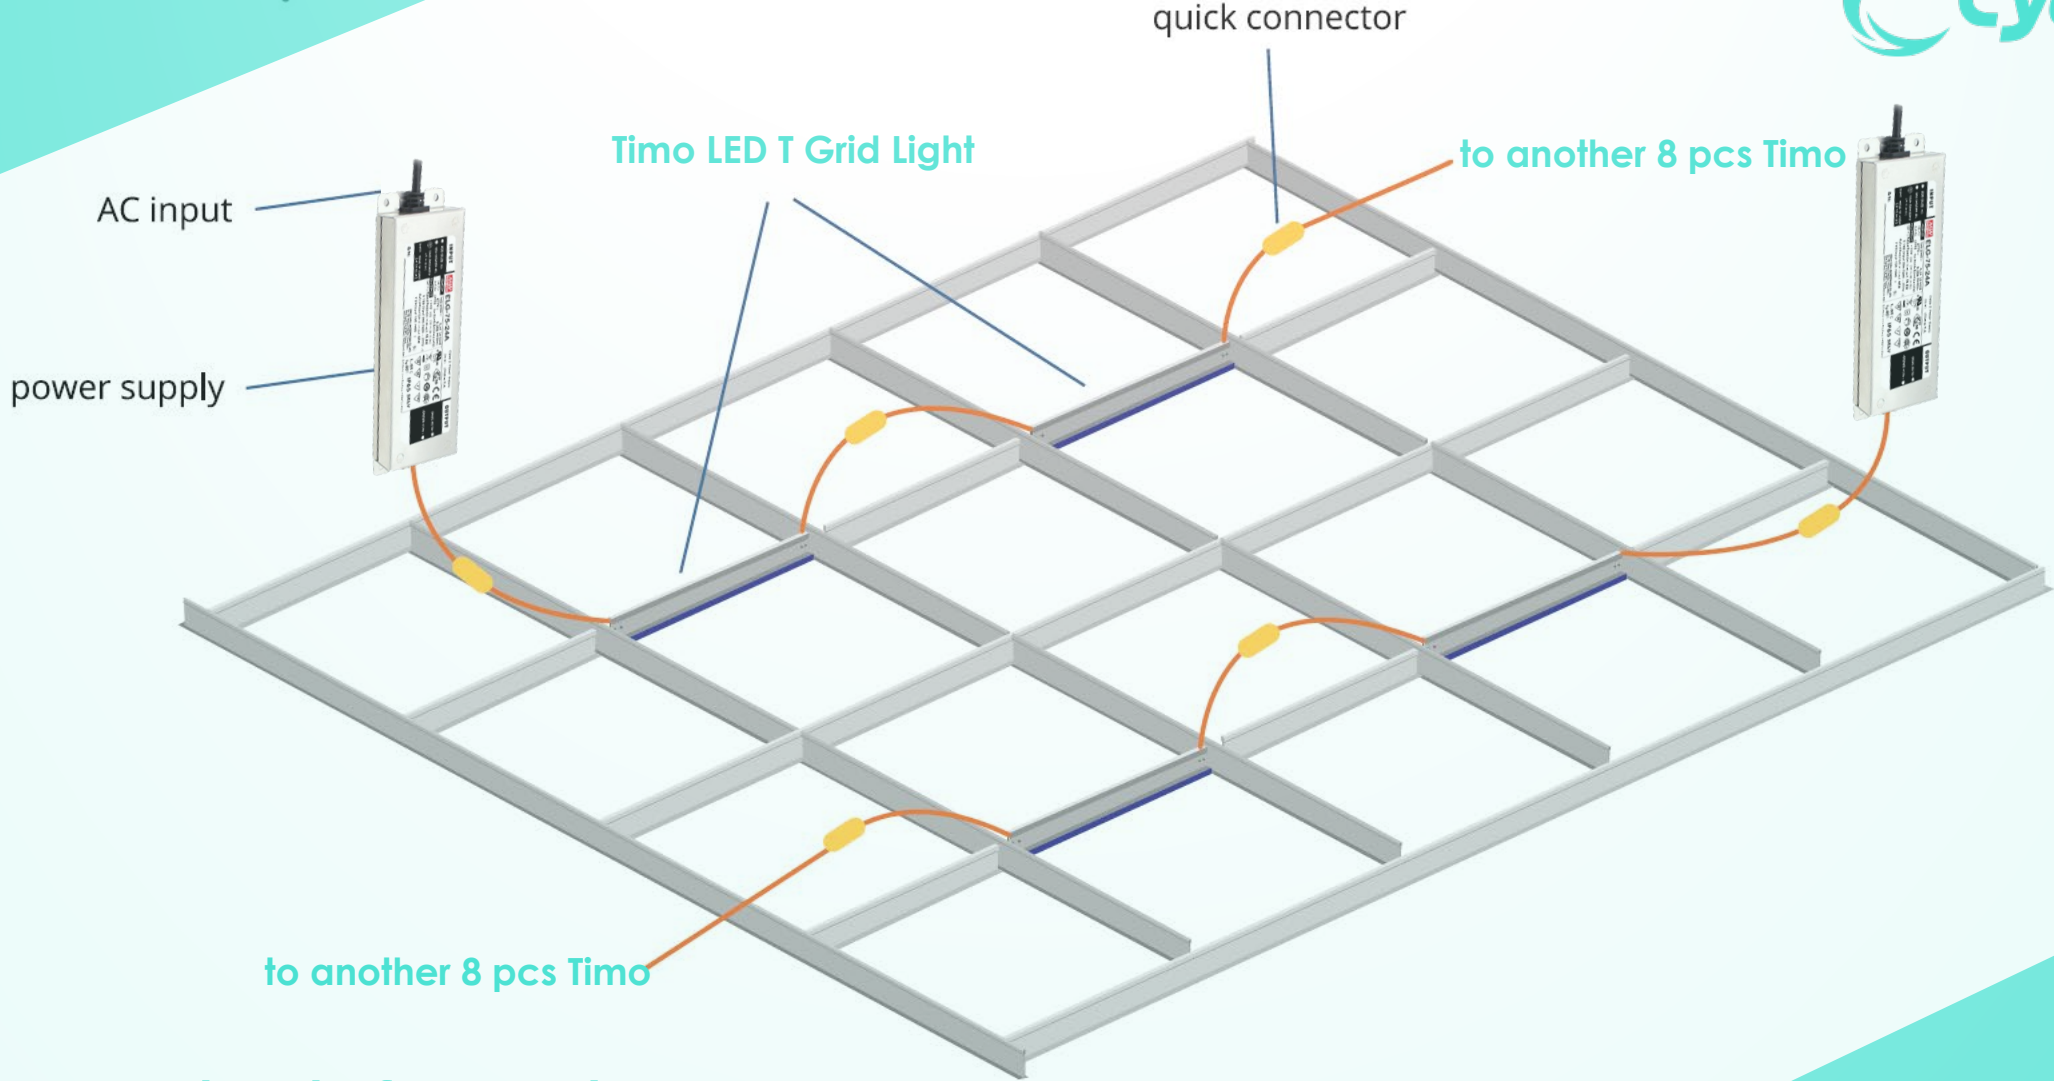

1 Rotary buckle

2 Finish

Tool-less
Installation

9 seconds

to install one light

24V Constant Voltage Driver

Standard Timo products utilize 24V constant voltage design, 36V/48V version is also available upon customer request.

- Cyanlite Timo LED T bar lights run as Class II luminaires on 24V DC power. Cyanlite offers 2 standard power driver options as 75W and 150W.
- With only one remote 150W driver can illuminate up to 6.25meter of product (10pcs 600mm/625mm models and 5pcs 1200mm/1250mm models)
- Multiple fixtures are easily interconnected together with factory ready quick-connectors at each end of the product.

Connection is fast and easy

10pcs 0.6m model and 5pcs 1.2m model are interconnected in one circuit.

3000K-6000K Tunable White HCL
via DMX, Bluetooth, DALI

DMX512

CASAMBI

Cyanlite TIMO LED T Grid Linear

Model	Part Number	Dimension (mm)	Power (W)	Lumen Output	Beam
OP - Opalic	TB15W060TOP	600x26x20	15	1800 lm	120°
	TB15W062TOP	625x26x20	15	1800 lm	120°
	TB30W120TOP	1200x26x20	30	3600 lm	120°
	TB30W125TOP	1250x26x20	30	3600 lm	120°