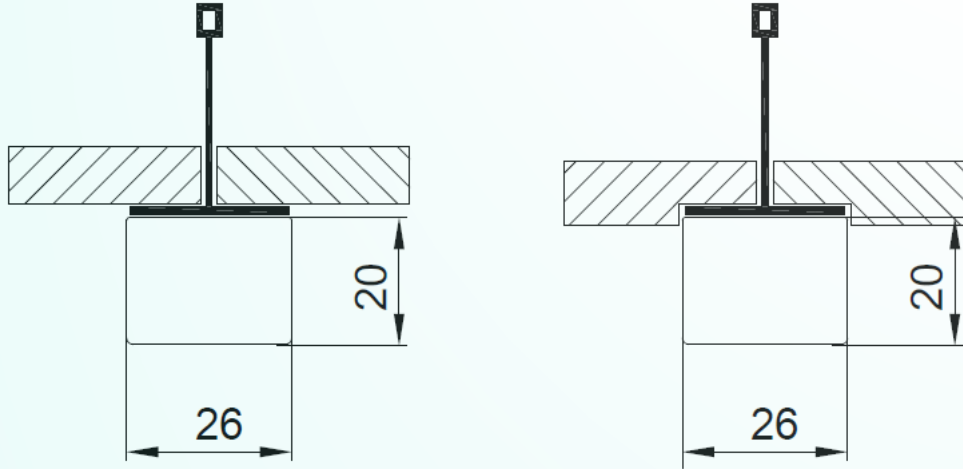

Connection is fast and easy

10pcs 0.6m model and 5pcs 1.2m model are interconnected in one circuit.

3000K-6000K Tunable White HCL
via DMX, Bluetooth, DALI

DMX512

CASAMBI

Cyanlite TIMO LED T Grid Linear

Model	Part Number	Dimension (mm)	Power (W)	Lumen Output	Beam
OP - Opalic	TB15W060TOP	600x26x20	15	1800 lm	120°
	TB15W062TOP	625x26x20	15	1800 lm	120°
	TB30W120TOP	1200x26x20	30	3600 lm	120°
	TB30W125TOP	1250x26x20	30	3600 lm	120°

Model	Part Number	Dimension (mm)	Power (W)	Lumen Output	Beam
MP - Micro Prismatic	TB15W060TMP	600x26x20	15	1500 lm	90°
	TB15W062TMP	625x26x20	15	1500 lm	90°
	TB30W120TMP	1200x26x20	30	3000 lm	90°
	TB30W125TMP	1250x26x20	30	3000 lm	90°