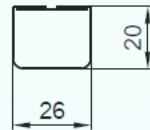

Connection is fast and easy

10pcs 0.6m model and 5pcs 1.2m model are interconnected in one circuit.

3000K-6000K Tunable White HCL
via DMX, Bluetooth, DALI

DMX512

CASAMBI

Cyanlite TIMO LED T Grid Linear

Model	Part Number	Dimension (mm)	Power (W)	Lumen Output	Beam
OP - Opalic	TB15W060TOP	600x26x20	15	1800 lm	120°
	TB15W062TOP	625x26x20	15	1800 lm	120°
	TB30W120TOP	1200x26x20	30	3600 lm	120°
	TB30W125TOP	1250x26x20	30	3600 lm	120°

Model	Part Number	Dimension (mm)	Power (W)	Lumen Output	Beam
MP - Micro Prismatic	TB15W060TMP	600x26x20	15	1500 lm	90°
	TB15W062TMP	625x26x20	15	1500 lm	90°
	TB30W120TMP	1200x26x20	30	3000 lm	90°
	TB30W125TMP	1250x26x20	30	3000 lm	90°

Model	Part Number	Dimension (mm)	Power (W)	Lumen Output	Beam
WR - White Reflector	TB15W060TWR	600x26x20	15	1650 lm	60°/90°
	TB15W062TWR	625x26x20	15	1650 lm	60°/90°
	TB30W120TWR	1200x26x20	30	3300 lm	60°/90°
	TB30W125TWR	1250x26x20	30	3300 lm	60°/90°

Model	Part Number	Dimension (mm)	Power (W)	Lumen Output	Beam
AS - Asymmetric	TB15W060TAS	600x26x20	15	1500 lm	120°
	TB15W062TAS	625x26x20	15	1500 lm	120°
	TB30W120TAS	1200x26x20	30	3000 lm	120°
	TB30W125TAS	1250x26x20	30	3000 lm	120°