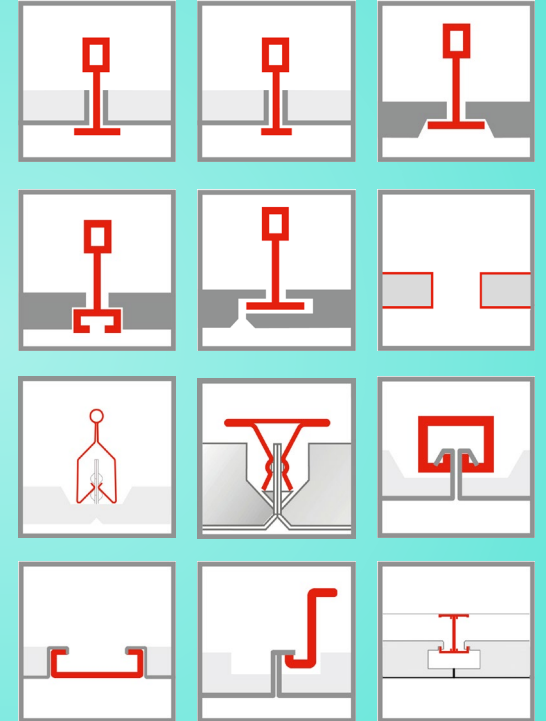

>>> More **Cyanlite™** Products

Cyanlite LED Round Panel Lights

Cyanlite™

LED Lighting Products

For

- Lay-On
- Lay-In
- Cut-Out
- Clip-In
- Hook-In
- Hook-Over
- Hook-On
- Double-Hook

Ceilings

www.cyanlite.com