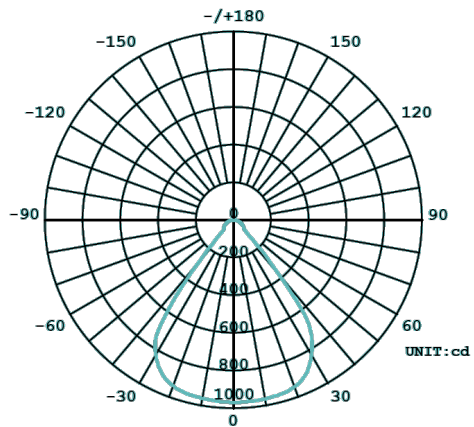

120°

90°

60°

Asymmetric

Different Optics,
for
Different Applications.