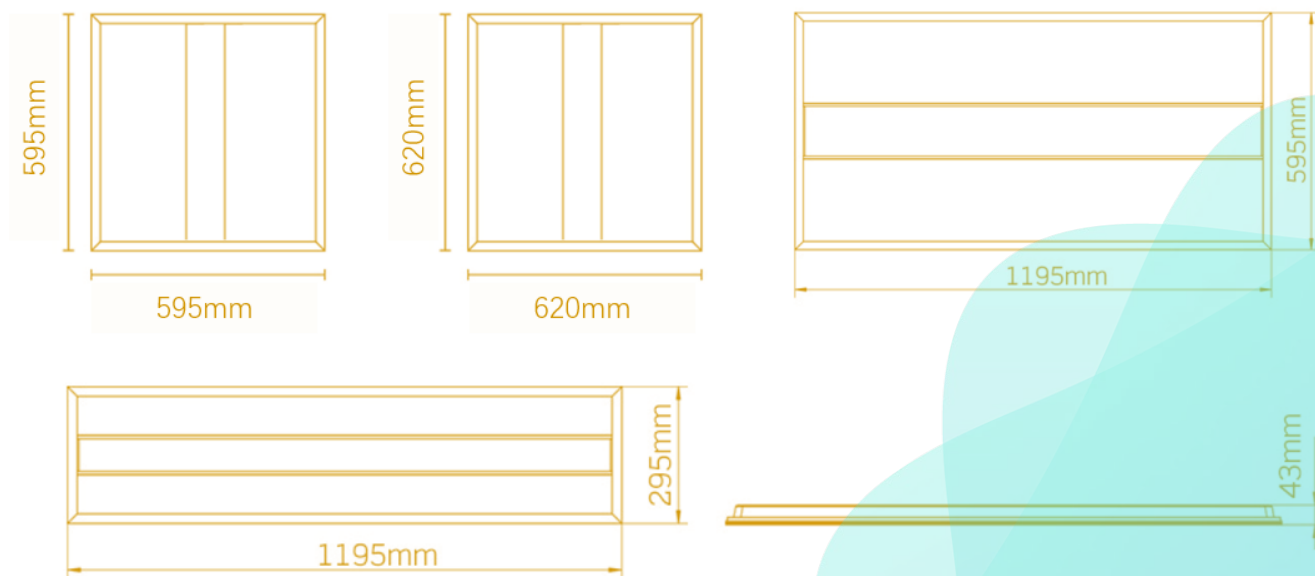

UGR Table

Room dimensions	Viewed crosswise					Viewed endwise					
X=2H Y=2H	14.3	15.5	14.6	15.8	16.0	14.3	15.6	14.6	15.8	16.0	
	3H	15.2	16.3	15.5	16.6	16.9	15.2	16.4	15.6	16.6	16.9
	4H	15.6	16.7	15.9	16.9	17.2	15.7	16.8	16.1	17.1	17.4
	6H	16.0	17.0	16.3	17.3	17.6	16.2	17.2	16.6	17.5	17.8
	8H	16.1	17.1	16.5	17.4	17.7	16.4	17.4	16.8	17.7	18.0
	12H	16.2	17.1	16.6	17.5	17.8	16.6	17.5	17.0	17.8	18.2
X=4H Y=2H	14.6	15.7	15.0	16.0	16.3	14.7	15.8	15.0	16.0	16.3	
	3H	15.8	16.7	16.2	17.0	17.4	15.8	16.7	16.2	17.1	17.4
	4H	16.3	17.2	16.7	17.5	17.9	16.5	17.3	16.9	17.6	18.0
	6H	16.9	17.6	17.3	18.0	18.4	17.1	17.8	17.5	18.2	18.6
	8H	17.1	17.8	17.5	18.2	18.6	17.4	18.1	17.8	18.5	18.9
	12H	17.2	17.8	17.7	18.3	18.7	17.7	18.3	18.1	18.7	19.1
X=8H Y=4H	16.6	17.3	17.0	17.7	18.1	16.7	17.4	17.2	17.8	18.2	
	6H	17.3	17.8	17.8	18.3	18.7	17.5	18.1	18.0	18.5	19.0
	8H	17.6	18.1	18.1	18.6	19.0	17.9	18.4	18.4	18.9	19.3
	12H	17.9	18.3	18.3	18.7	19.2	18.3	18.7	18.8	19.2	19.7
X=12H Y=4H	16.6	17.2	17.1	17.6	18.1	16.7	17.3	17.2	17.8	18.2	
	6H	17.4	17.9	17.9	18.3	18.8	17.6	18.1	18.1	18.5	19.0
	8H	17.8	18.2	18.3	18.6	19.1	18.1	18.5	18.6	18.9	19.4

Dimensions (mm)

L	W	H
595	595	43
620	620	43
1195	295	43
1195	595	43