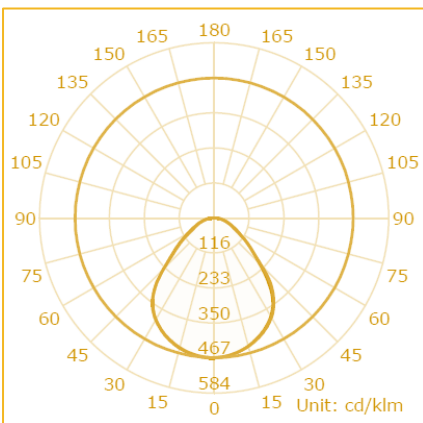

Photometric