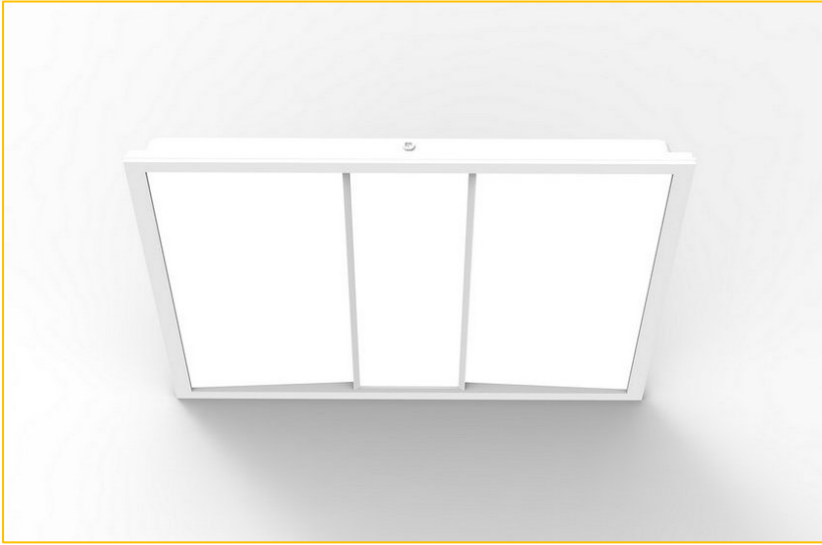

Specifications