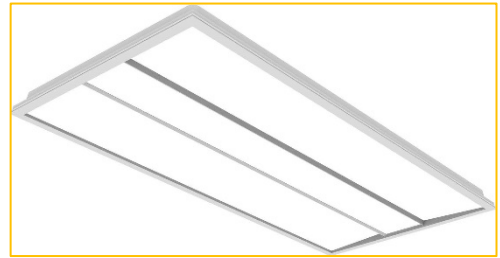

Specifications