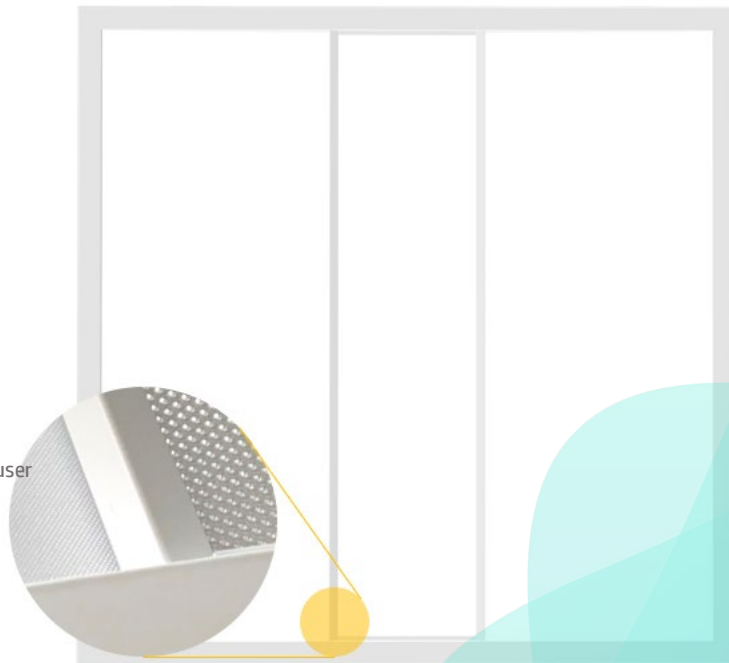

- UGR19 with Special Double Micro Prismatic Diffuser